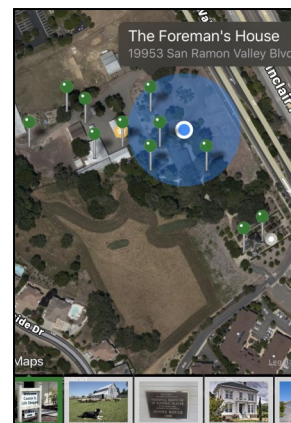

Sponsored by

SAN RAMON HISTORIC FOUNDATION
Dedicated to the preservation of San Ramon's early farms and homesteads

San Ramon Parks & Community Services

12501 Alcosta Boulevard · T: (925) 973-3200 · F: (925) 830-5162 · www.SanRamon.ca.gov/parks

Register: SanRamonRecGuide.com · Tickets: SanRamonPerformingArts.com · Email: parks@sanramon.ca.gov