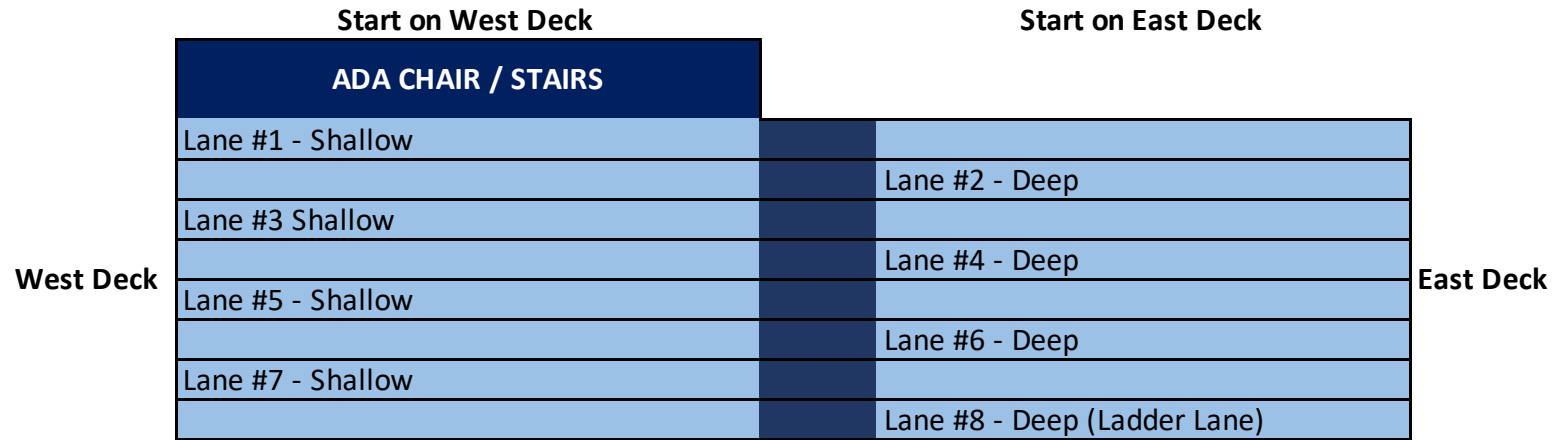

San Ramon Olympic Pool - Lap Pool Lap Swim Layout

Main Building (North)

Cal High (South)

Note: Each lane has depths varying between 3.5 - 6.5 feet