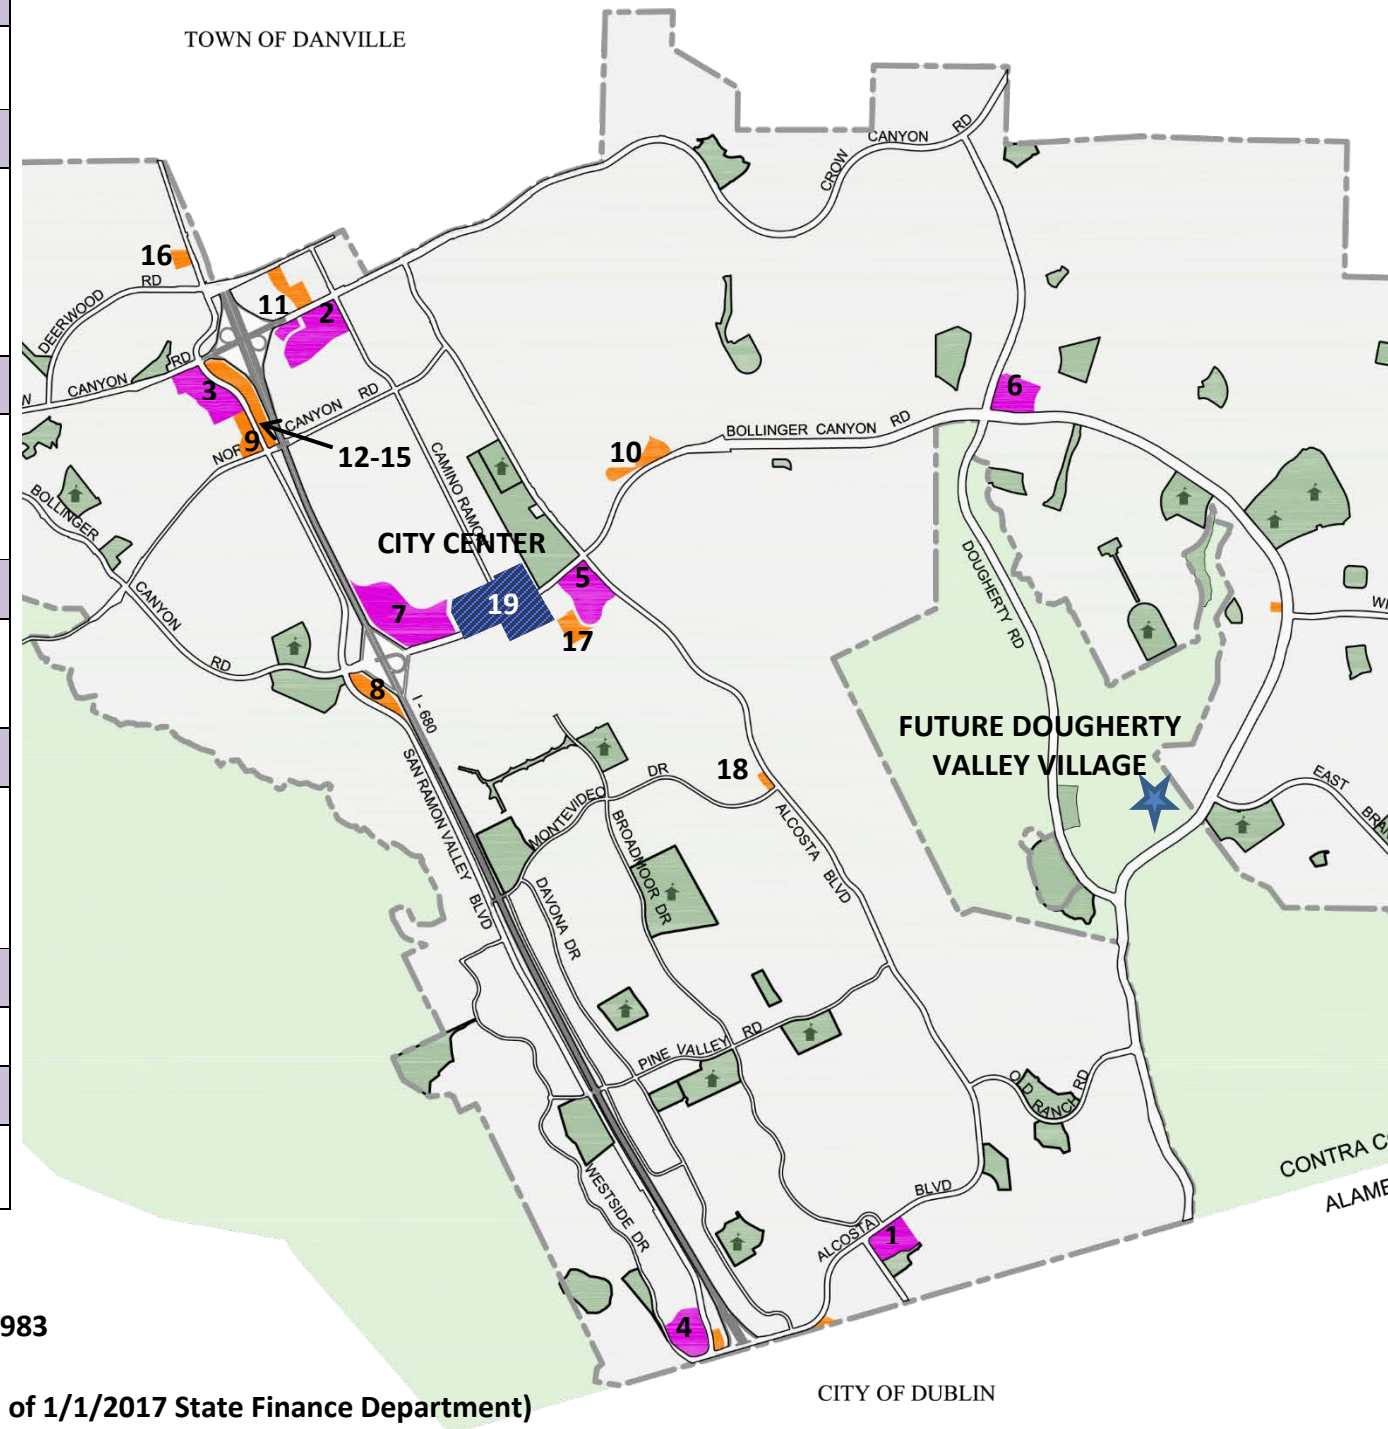

MAJOR EMPLOYERS

- Chevron USA Inc.
- Bank of the West
- GE Digital LLC
- Robert Half International Inc.
- AT&T
- Accenture LLP
- San Ramon Regional Medical

CITY PROFILE

- Incorporated July 1, 1983
- 18.56 square miles
- 80,550 population (as of 1/1/2017 State Finance Department)
- 37.5 years median age
- $129,062 median household income
- 39,803 registered voters

JUNE 2020

CITY CENTER

19 CITY CENTER BISHOP RANCH		
WILLIAMS SONOMA POTTERY BARN WEST ELM THE PIECE. STORE HELLER JEWELERS CANDLE DELIRIUM SEPHORA ELLA J BOUTIQUE MADEWELL THE SLANTED DOOR C CASA GIO GELATI SOCIAL AFFAIR THE PAPER SOURCE CURRY UP NOW	M BY MAGGIE RIZER WORLD OF MONOKROME KIN THE LABEL ATHLETA NEEKO ON THE EDGE SHOES TRADER ALYS GRACE ANTHROPOLOGIE LOVESAC BAMBOO SUSHI DELAROSA MENDOCINO FARMS LB STEAK - FALL RAMEN HIROSHI - WINTER	THE LOT EQUINOX SUNGLASS HUT GEORGE STARBUCKS BOBA GUYS ROAM ARTISAN BURGERS FIELDWORK BREWING CO JOE AND THE JUICE LATHER MIXT PHILZ COFFEE – Coming Soon SPRINKLEZ – coming soon WORLD WRAPPS – coming soon

NEIGHBORHOOD CENTERS

8 BOLLINGER CROSSING		
CLEMENTINE'S	THE SOUK MARKET	
9 NORRIS CANYON BUSINESS PARK		
ERIK'S DELI	WALLBEDS -N- MORE	YAYUME SUSHII
10 CANYON LAKES SHOPPING CENTER		
BLACK TIGER MARTIAL ARTS PATEL GROCERY	COUNTRY CLUB CLEANERS DOMINO'S PIZZA	THE SALT
11 MAGNOLIA SQUARE SHOPPING CENTER		
PETCO SEE'S CANDY SUNRISE BAGEL SANDWICHEEZ	FAT MADDIE'S SAKIYA SUSHI BASKIN ROBBINS ULTA	STARBUCKS ON-FIRE PIZZA KABILA RESTAURANT
12 CROW CANYON SHOPPING PLACE		
A-TOWN PIZZA	RANCHO GRANDE	NATION'S BURGERS
13 POINT WEST CENTER		
CROWN BILLIARDS	MIRAKU JAPANESE CUISINE	ISHANGHAI DELIGHT
14 SAN RAMON COURTYARD CENTER		
WORTH RANCH	COURTYARD DENTAL	SHBOOM
15 TWIN CANYON SHOPPING CENTER		
TOGO'S BEER AREA LIQUORS	PHO SAM FRESH MILLIONS ROUND TABLE	KATY'S KORNER VIJETHA INDIAN MARKET BUDGET CLEANERS
16 SAN RAMON SQUARE		
MOUNTAIN MIKE'S PIZZA CROW CANYON FLORIST EUROPEAN DELI	3 BROS FROM CHINA HOUSE OF WOODWINDS SUSHI FOODIE	HYDERABAD BIRYANI HOUSE CAFÉ ATTILA BEST DONUTS
17 ORCHARD SUPPLY CENTER		
SPORTS BASEMENT	SHISH GRILL SHISH GRILL MARKET	BROTHERS KITCHEN
18 COUNTRY FAIRE COMMERCIAL CENTER		
PIZZA BELLO	CHEVRON	GREENWAY CLEANERS